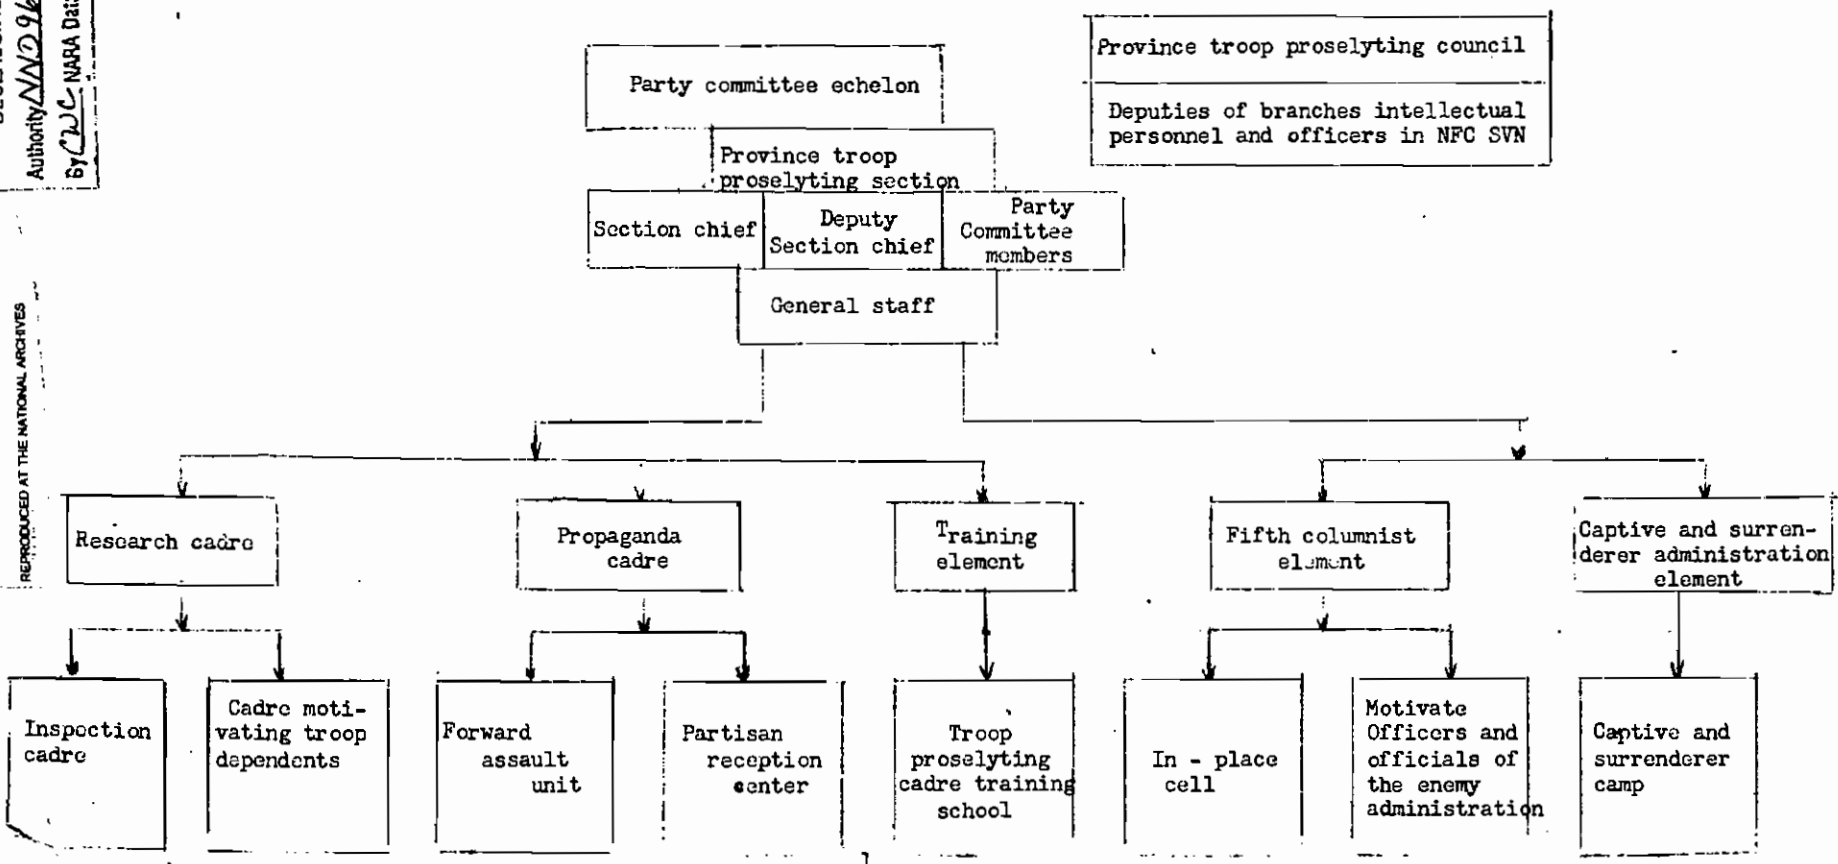

#11-3006-66

KIN

FULL TRANSLATION

[Page 1 of original text]

ORGANIZATION CHART OF PROVINCE TROOP PROSELYTING SECTION

DECLASSIFIED
Authority NND 96 7002
By WJC NARA Date 8/2

REPRODUCED AT THE NATIONAL ARCHIVES

1
KIN