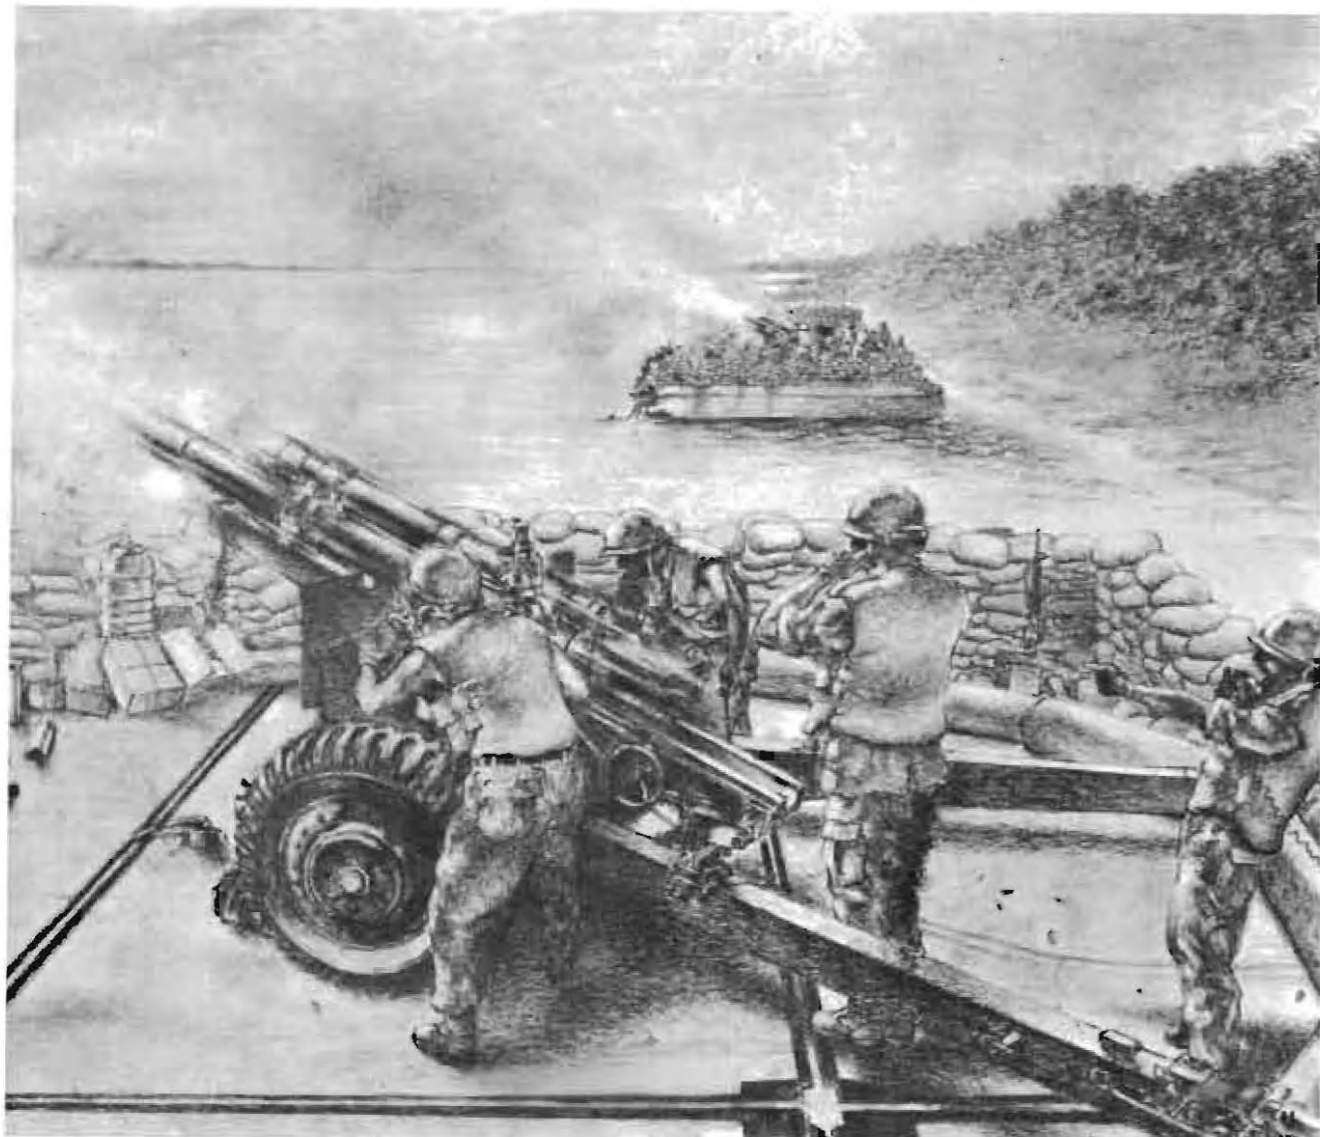

SP4 George Kirkendall

SP4 Robert Antone

COVER DESIGN

Johann Schumacher

**COMBAT
ART
VIETNAM
1968**

Fire and Manuever

Machine Gunner

Lonely Vigil