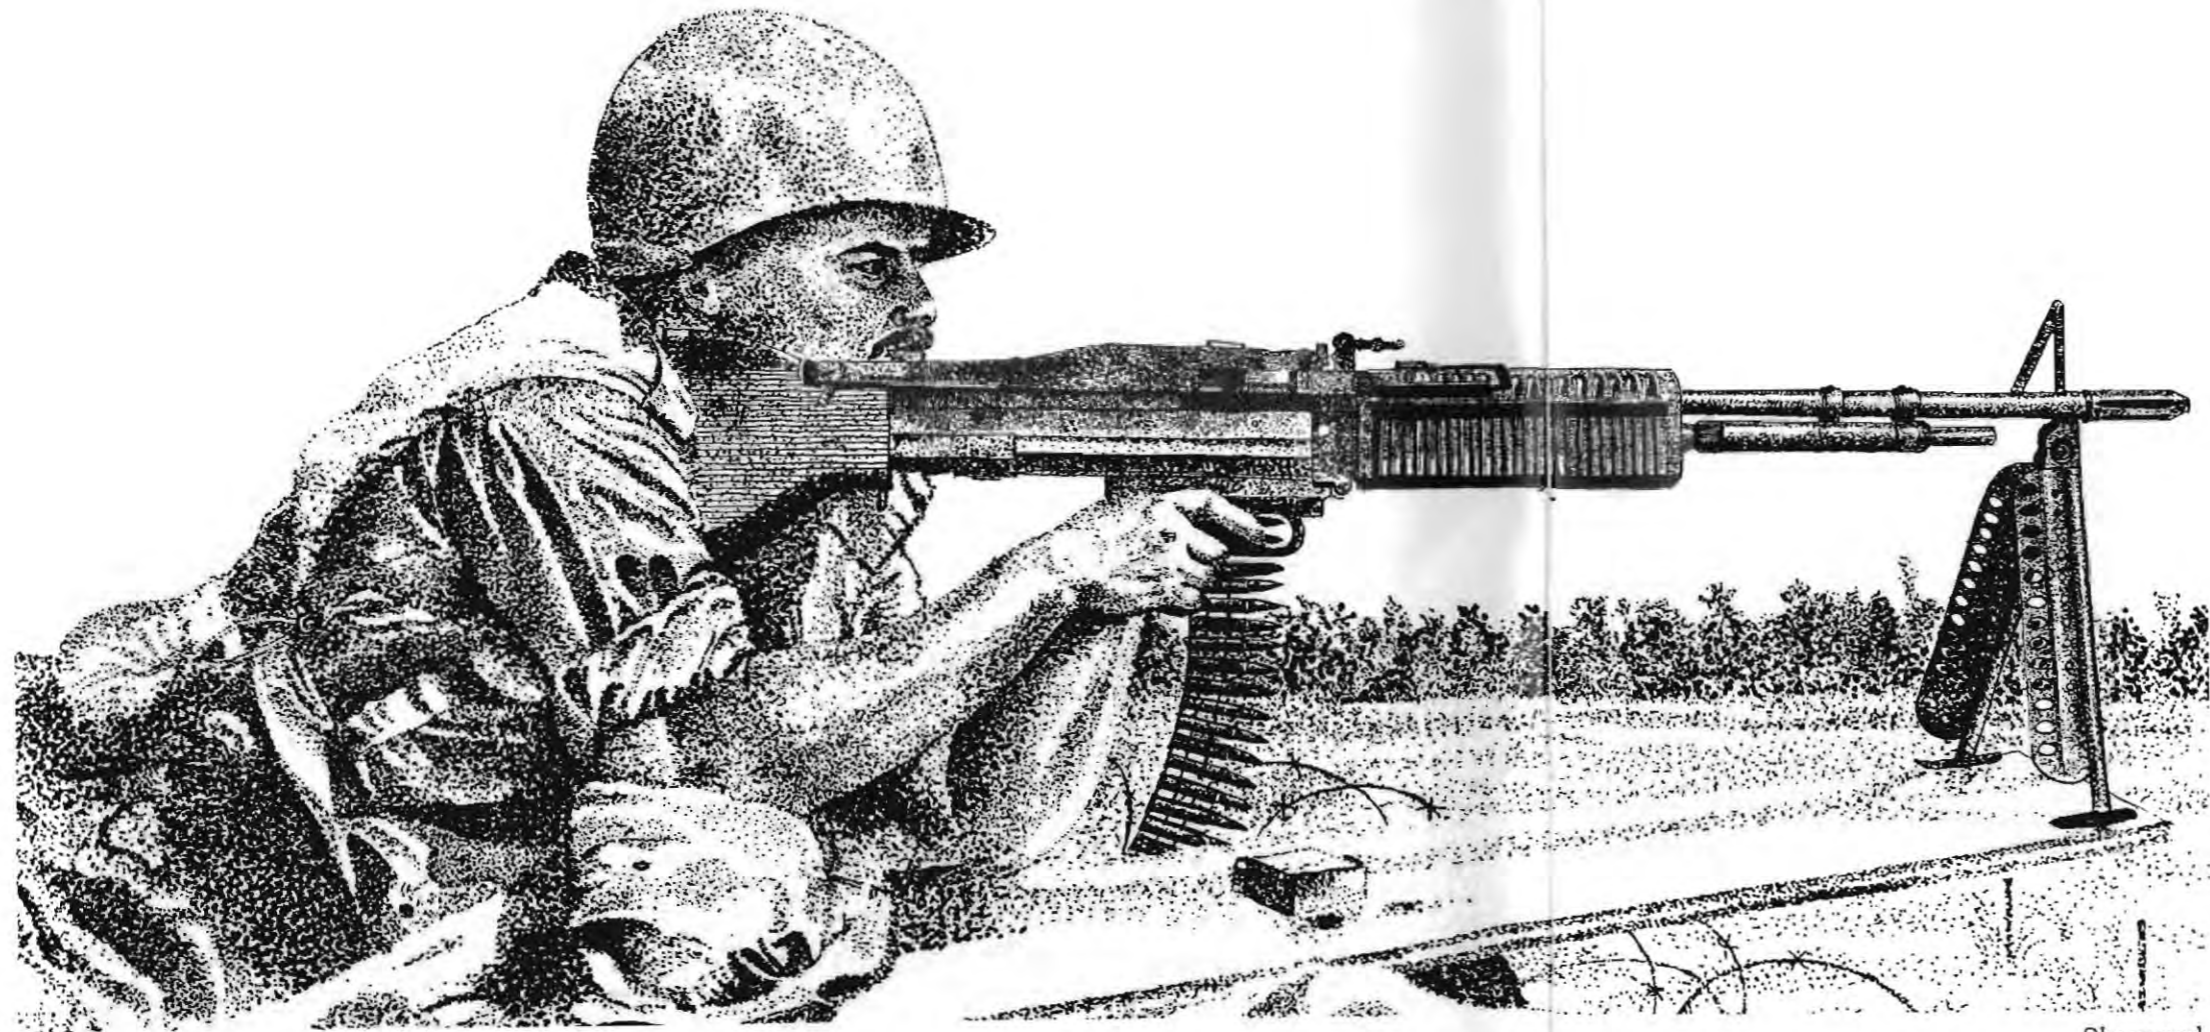

SP4 George Kirkendall

SP4 Robert Antone

COVER DESIGN

Johann Schumacher

**COMBAT
ART
VIETNAM
1968**

Fire and Manuever

Machine Gunner

Lonely Vigil