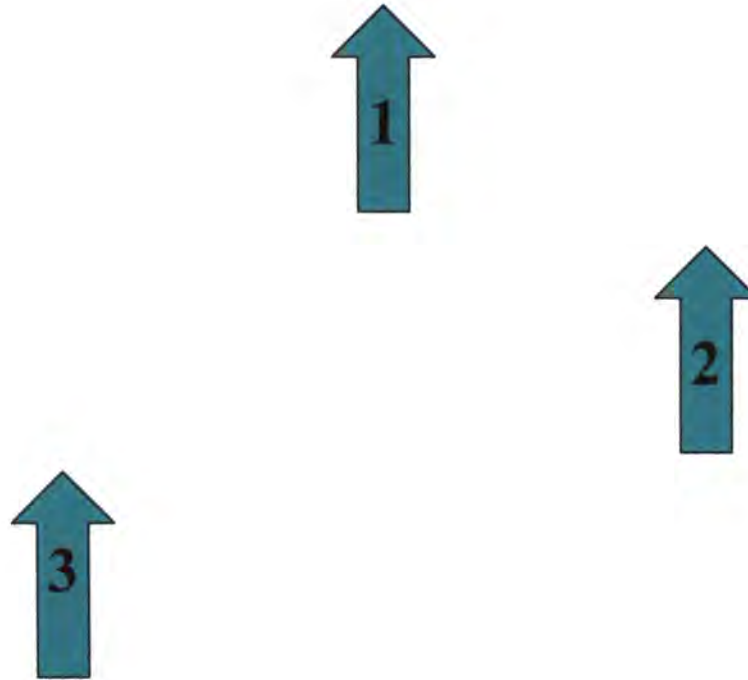

Finger Tip or Vee Formation

Trail Location Maneuver

Right Echelon Formation

Left Echelon Formation

Effective Spray: $80 + 20 + 80 + 20 + 80 = 280\text{m}$