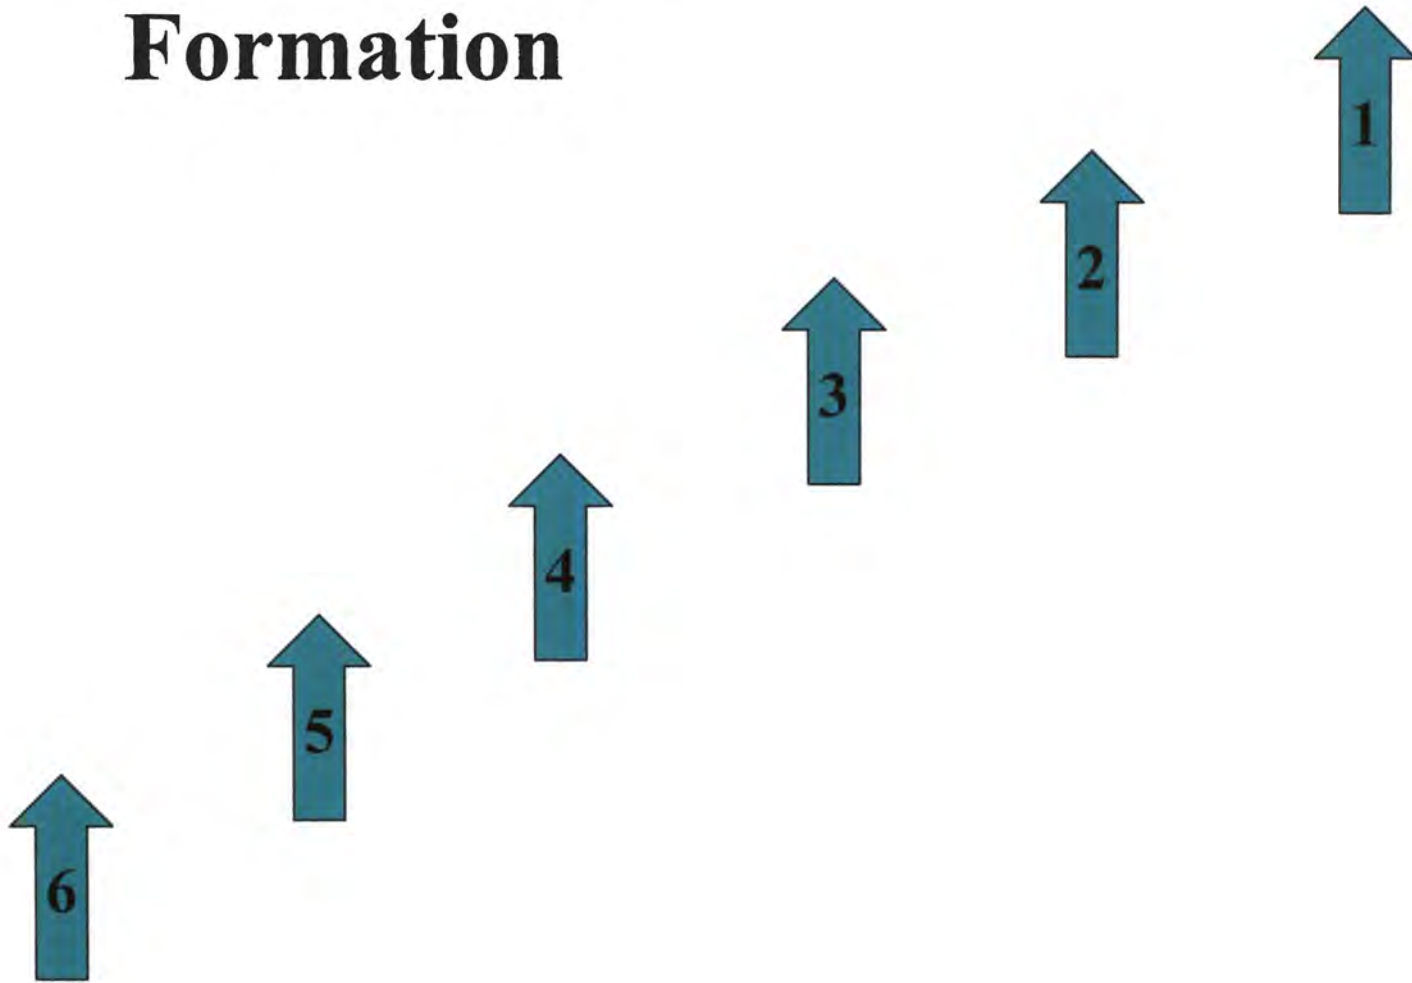

Finger Tip or Vee Formation

Trail Location Maneuver

Right Echelon Formation

Left Echelon Formation

Effective Spray: $80 + 20 + 80 + 20 + 80 = 280\text{m}$