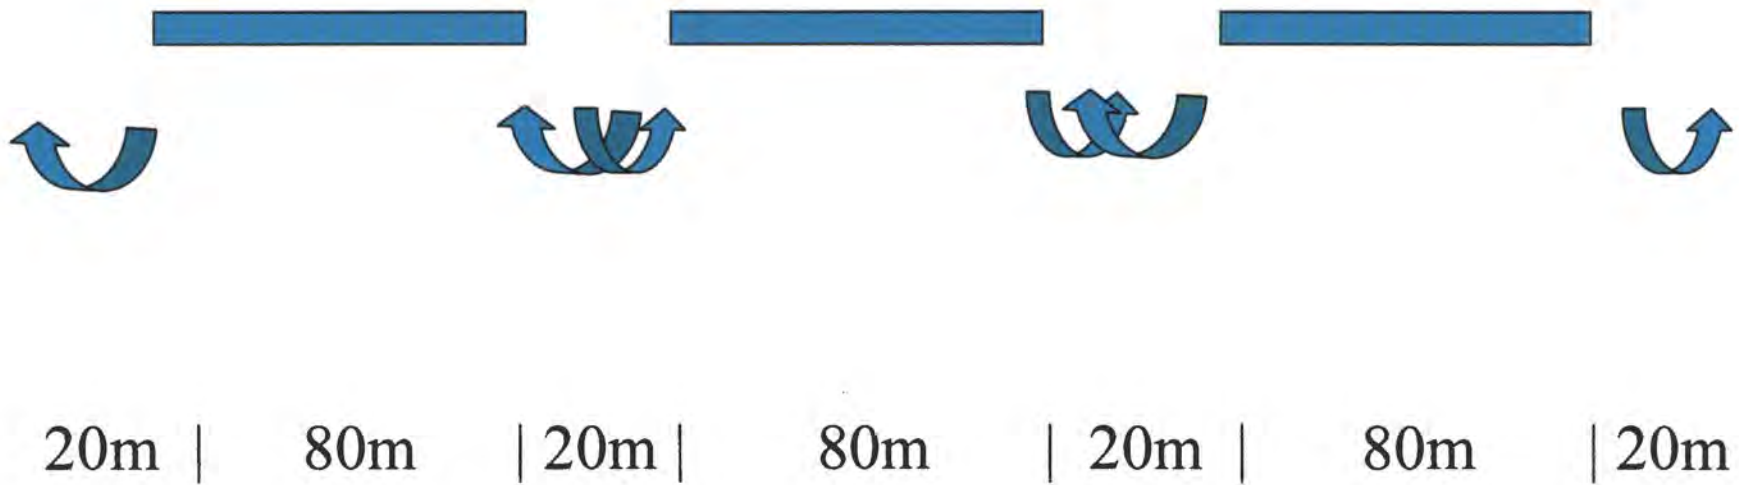

Finger Tip or Vee Formation

Trail Location Maneuver

Right Echelon Formation

Left Echelon Formation

Effective Spray: $80 + 20 + 80 + 20 + 80 = 280\text{m}$