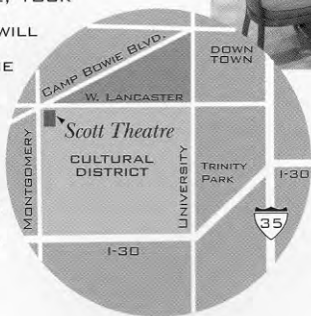

THE GREEN ROOM. *A term originating in Elizabethan times when actors waited on the "green" until going onstage. The Scott Theatre Green Room can seat 20 to 25 guests and is perfect for management meetings or a break-out room taking place in conjunction with your larger event. Seating is flexible.*

RENT ONE ROOM OR RENT THEM ALL. REGARDLESS OF THE CHOICE, YOUR PARTICIPANTS WILL APPRECIATE THE COMFORTABLE SEATING, CONVENIENT LOCATION AND FREE PARKING.