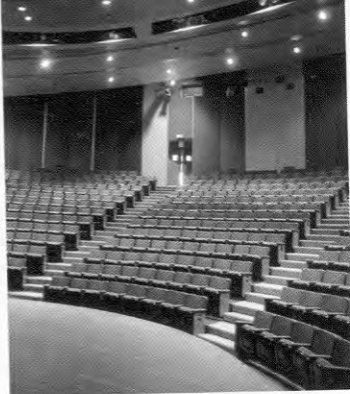

M  
E  
E  
T

@ T H *e* A T R E

AFTER UNDERGOING A MILLION-  
DOLLAR RENOVATION IN THE LATE  
90s, SCOTT THEATRE CAN NOW  
OFFER STATE-OF-THE-ART EQUIP-  
MENT. A VARIETY OF ROOMS  
PROVIDE AREAS FOR LARGE  
GROUPS WHILE SMALLER MANAGE-  
MENT OR COMMITTEE MEETINGS MAY  
TAKE PLACE AT THE SAME TIME IN  
SURROUNDING ACCOMMODATIONS.

#### THE AUDITORIUM.

*The auditorium at Scott Theatre offers tiered-theatre seating for 480 in a semi-circular arrangement. The stage, complete with hydraulic lifting system, provides an assortment of presentation opportunities. Available for viewing video, slides or other formats, is a 20 x 20-foot projection screen that lowers from the ceiling.*

#### FLEXIBLE SPACE

*THE SOLARIUM. Often used for dining, the Solarium, located on the south side of the building, provides a lovely, bright room for gathering participants for meals. Perfect for a keynote speaker luncheon or dinner associated with your meeting, the Solarium seats approximately 110.*

**THE GREEN ROOM.** *A term originating in Elizabethan times when actors waited on the "green" until going onstage. The Scott Theatre Green Room can seat 20 to 25 guests and is perfect for management meetings or a break-out room taking place in conjunction with your larger event. Seating is flexible.*