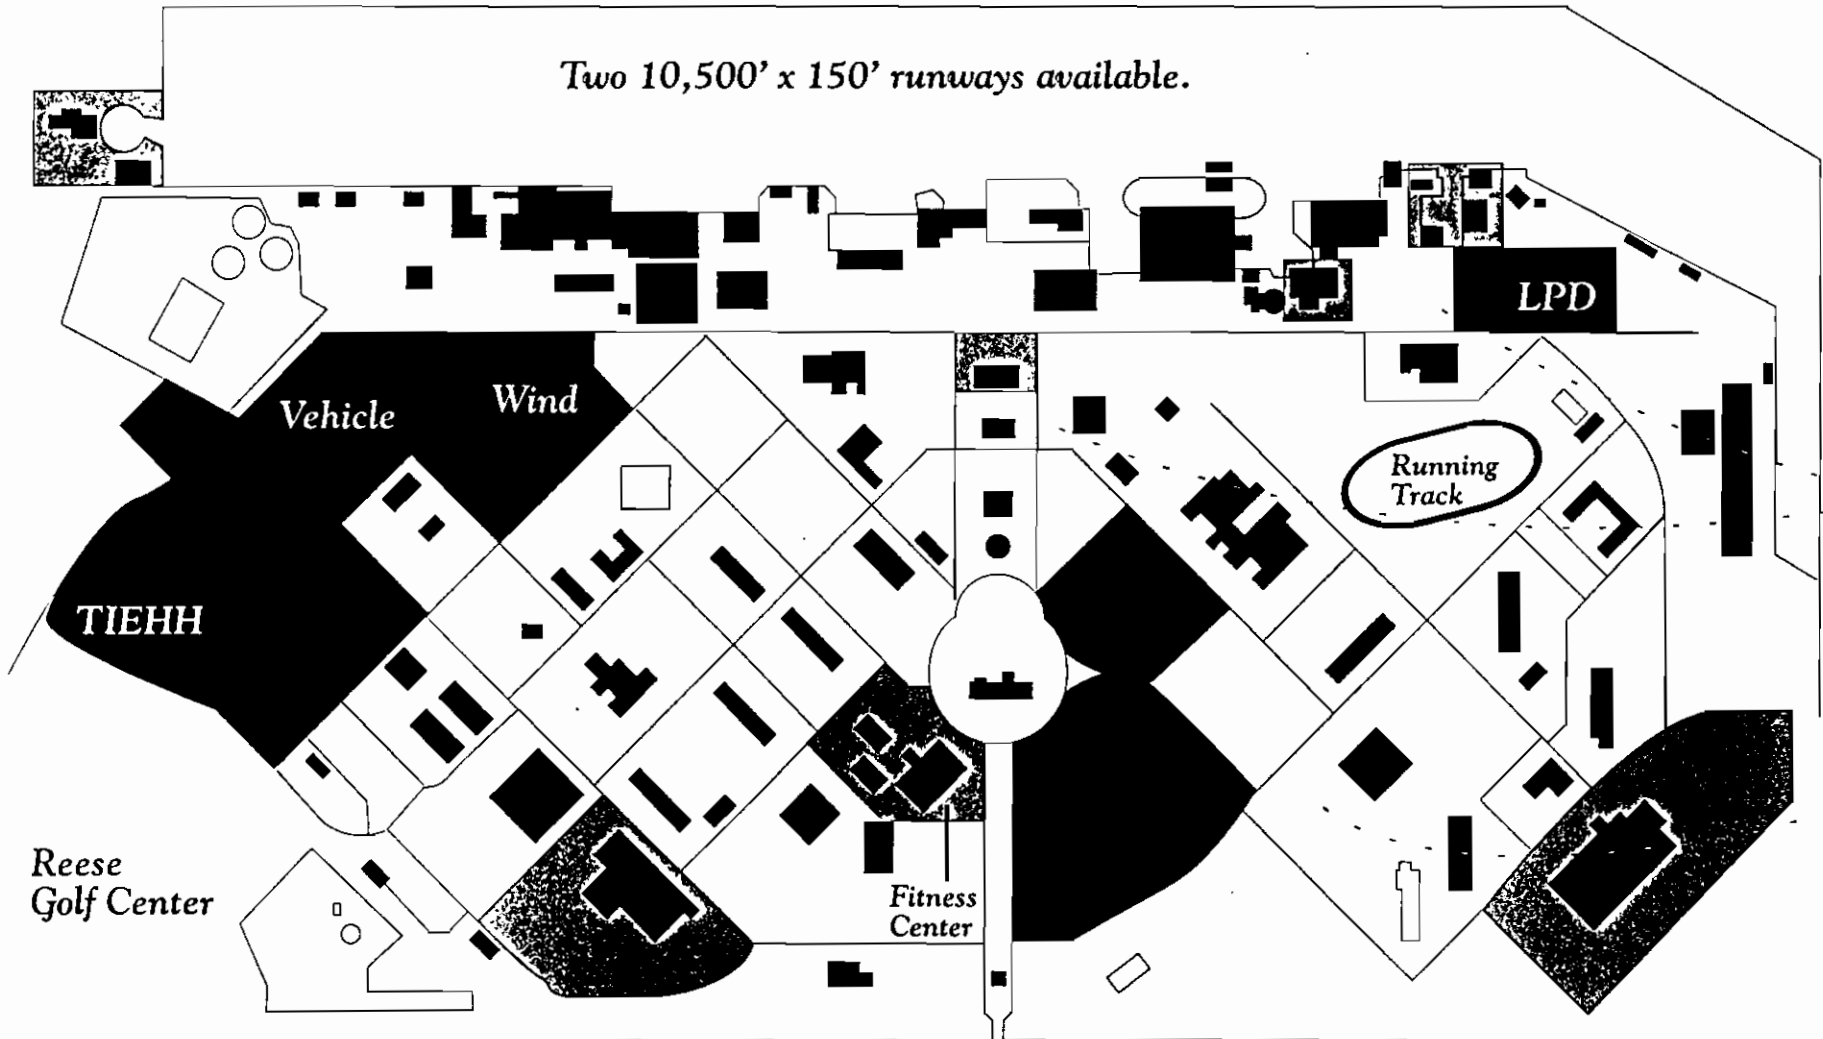

Two 10,500' x 150' runways available.

Texas
Tech
University

Pending

South
Plains
College

Hospital Waiting Room, Reese Center

Hospital Laboratory, Reese Center

Hospital Laboratory, Reese Center

Hospital Examination Room, Reese Center

Hospital Treatment Room, Reese Center

Dorm facilities, Reese Center

Dorm/apartment facilities, Reese Center

Dorm facilities, Reese Center

Auditorium, Reese Center