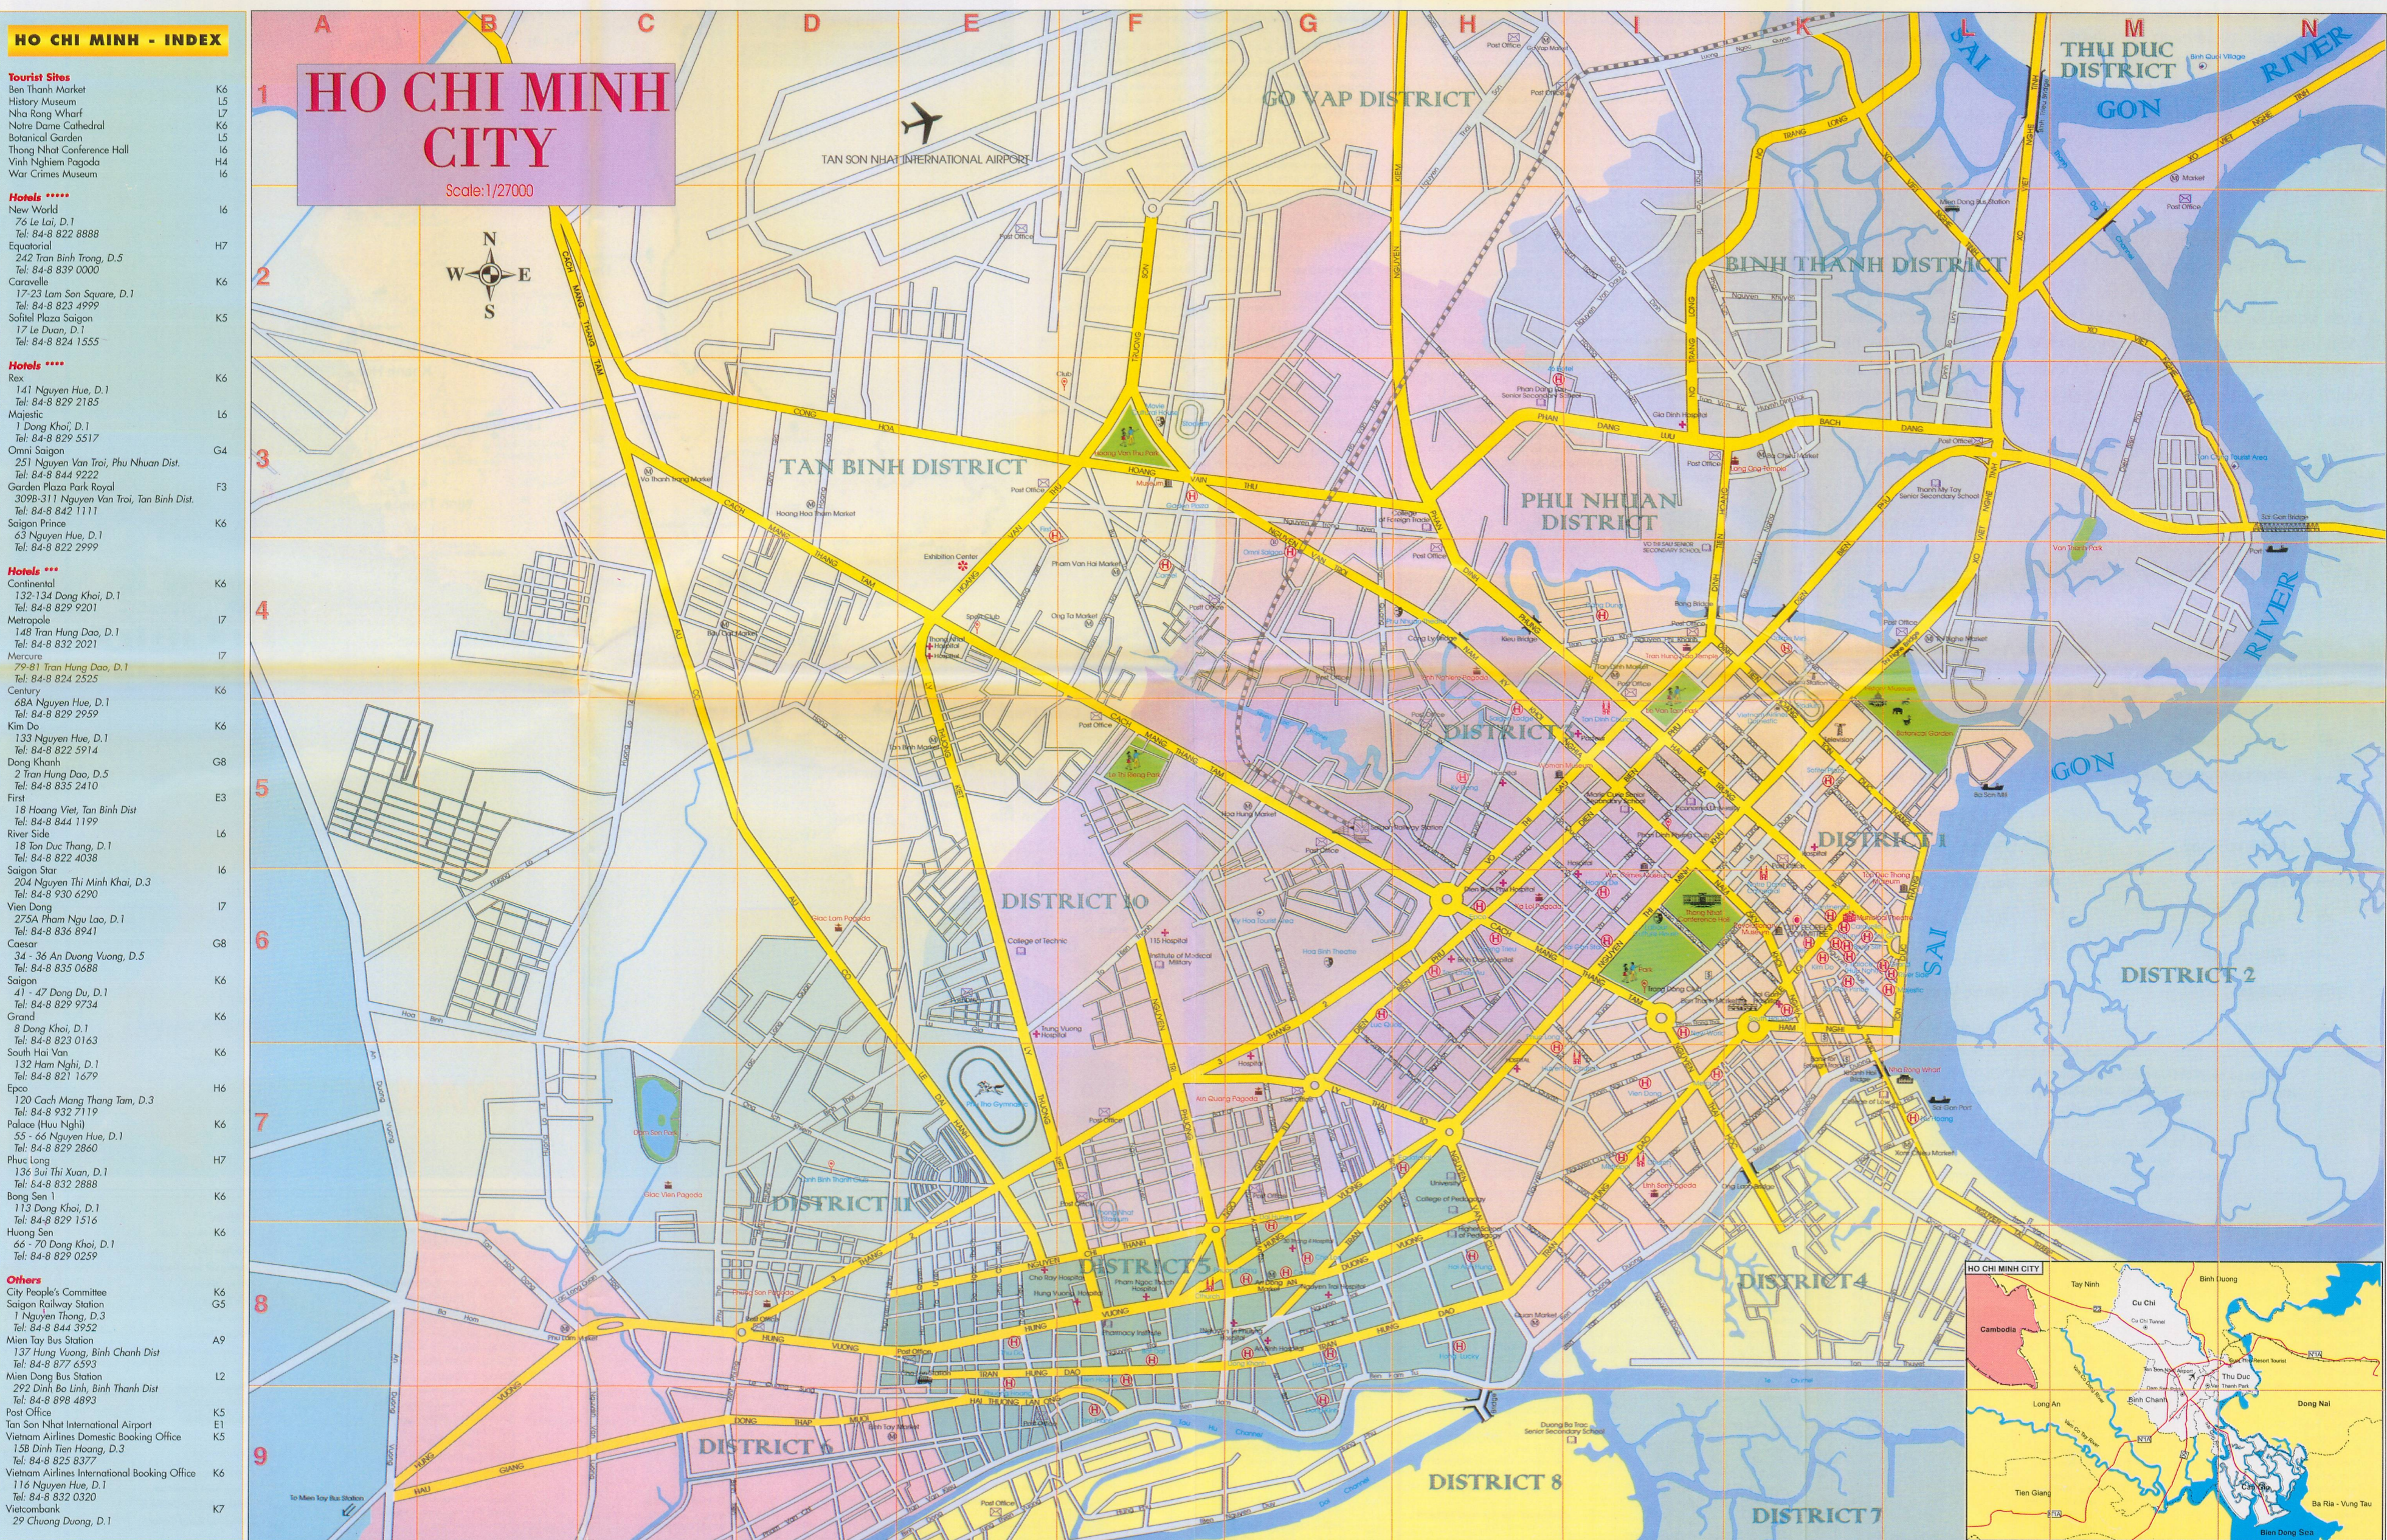

HUE INDEX

Tourist Sites	D6 Bao Quoc Pagoda	D3 Co Voi Museum	D3 Dieu De Pagoda	D4 Hien Nhon Gate	D5 Royal Library	D4 Ngo Man	D4 Phu Cam Church	D4 Thai Hoa Palace	A5 Thien Mu Pagoda	D6 Tu Dam Pagoda	E3 Thuong Bac Pavilion	E4 Thang Lu Gate	D3 Hien Nhon Gate	D3 Royal Library	F3 Century ***	D6 49 Le Loi, Hue	D4 Hotel Saigon Martin ***	E3 30 Le Loi, Hue	D3 Hoa Hong 2**	F3 1 Pham Ngu Lao, Hue	F3 Thuan Hoa **	F3 Dong Do **	F4 Thanh Lien **	F3 Hung Vuong **	F4 Ngu Quyen **	F5 City People's Committee E4	E3 Dong Ba Market	E3 Dong Ba Bus Station	D5 Hue Railway Station	F4 Le Loi, Hue	F4 Vietnam Airlines Booking Office	F4 78 Nguyen Tri Phuong, Hue	F4 Vietcombank in Hue	E3 46 Hung Vuong